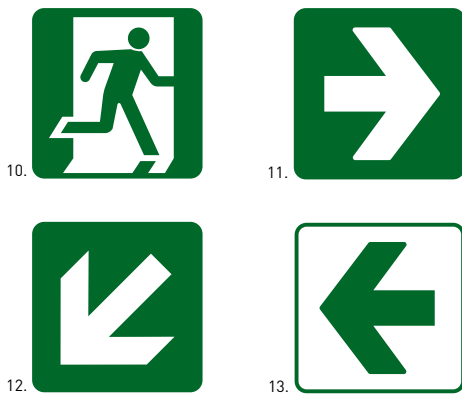

Size	150 x 150		
Description	Metal	Poly	Vinyl
10. Running Man	PE10M	PE10P	PE10V
11. Square Arrow	PE6M	PE6P	PE6V
12. Corner Arrow	PE21M	PE21P	PE21V
13. Square Arrow - Green on White	PE6QM	PE6QP	PE6QV

Size	600 x 150		
Description	Metal	Poly	Vinyl
14. Running Man with Both Arrows	PE20M	PE20P	PE20V